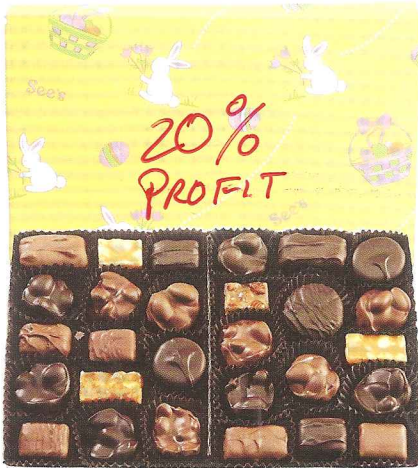

*DUE BY FRIDAY APRIL 5TH*  
**See's CANDIES®**

**2019 Spring Fundraising**

*50% PROFIT*

**Peanut Butter Egg**  
 An irresistible treat.  
 3 oz \$6.90 #9499

*50% PROFIT*

**Chocolate Butter Egg**  
 Creamy and delicious.  
 3 oz \$6.90 #9500

*50% PROFIT*

**Bordeaux™ Egg**  
 A tasty classic.  
 3 oz \$6.90 #9501

*20% PROFIT*

**Nuts & Chews**  
 Yummy, crunchy and chewy.  
 Delivered in seasonal wrap.  
 1 lb \$21.00 #334

*PROFIT 50%*

**Marshmallow & Scotchmallow® Eggs**  
 One box, four yummy eggs.  
 3.4 oz \$6.90 #9493