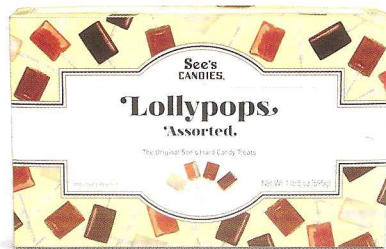

Marshmallow & Scotchmallow® Eggs
One box, four yummy eggs.
3.4 oz $6.90 #9493

17% PROFIT